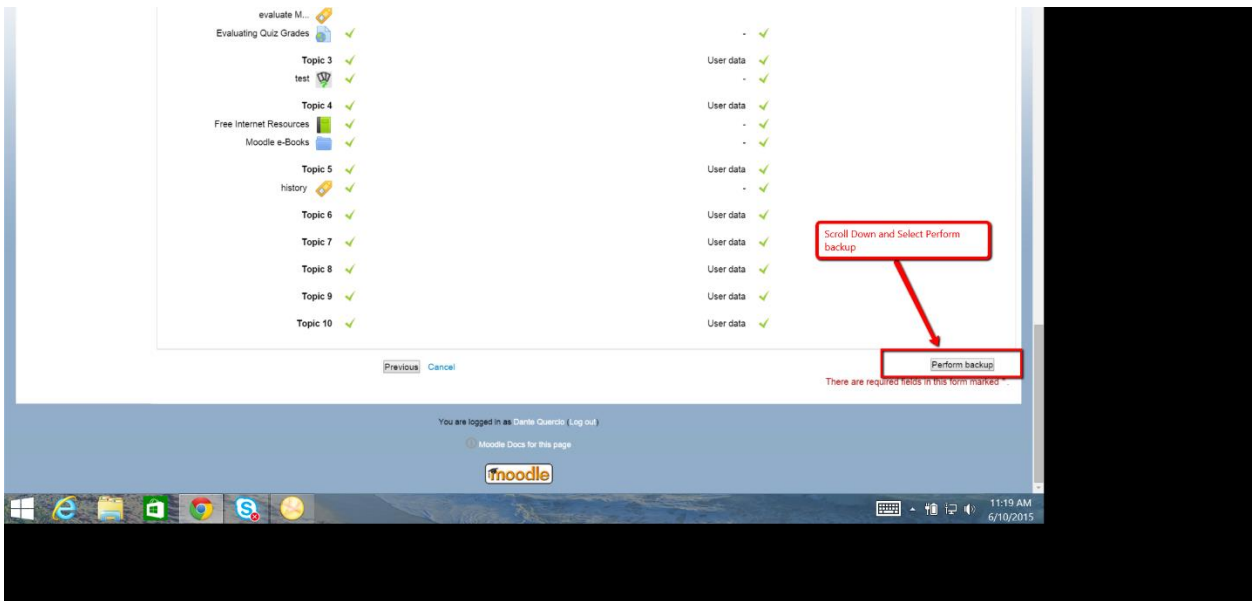

WPS Moodle Backup Instructions

Worcester Public Schools

You are logged in as Dante Querio (Log out)

Home > My courses > Moodle > WS > Backup

1. Initial settings > 2. Schema settings > 3. Confirmation and review > 4. Perform backup > 5. Complete