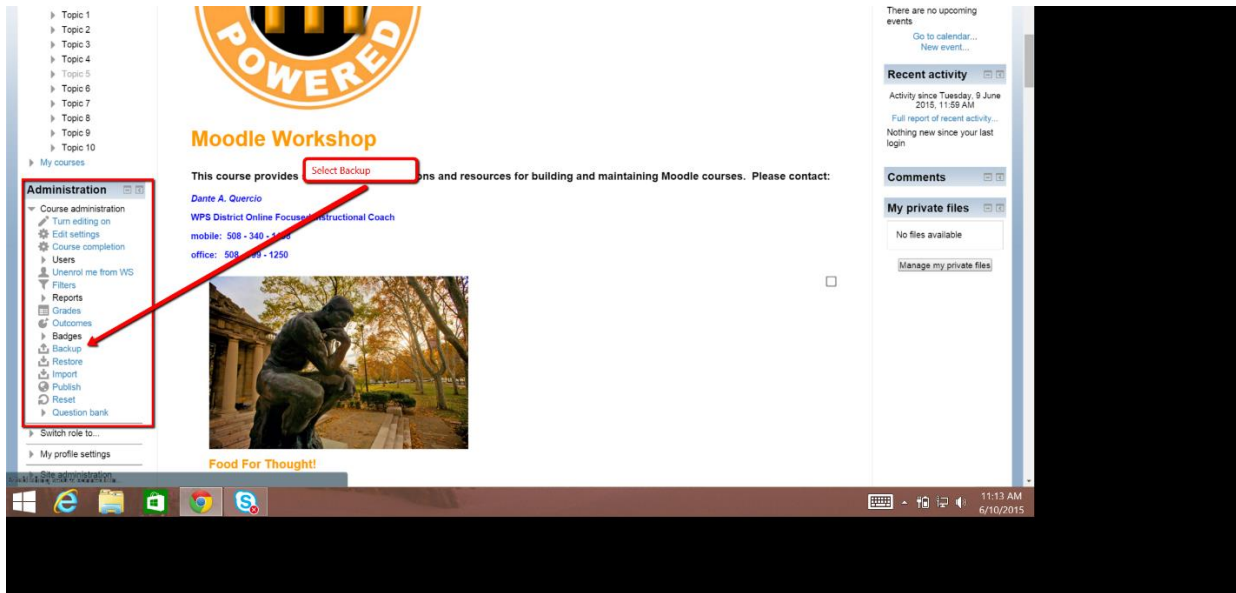

WPS Moodle Backup Instructions

Worcester Public Schools

You are logged in as Dante Querio (Log out)

Home > My courses > Moodle > WS > Backup

1. Initial settings > 2. Schema settings > 3. Confirmation and review > 4. Perform backup > 5. Complete