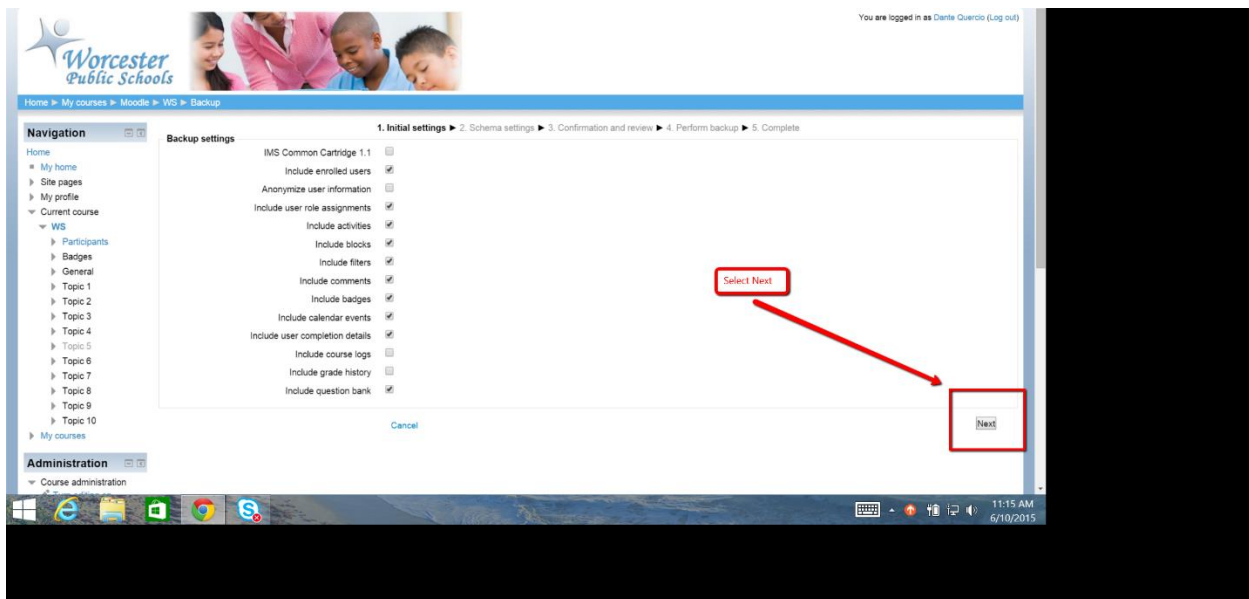

WPS Moodle Backup Instructions

Worcester Public Schools

You are logged in as Dante Querio (Log out)

Home > My courses > Moodle > WS > Backup

1. Initial settings > 2. Schema settings > 3. Confirmation and review > 4. Perform backup > 5. Complete