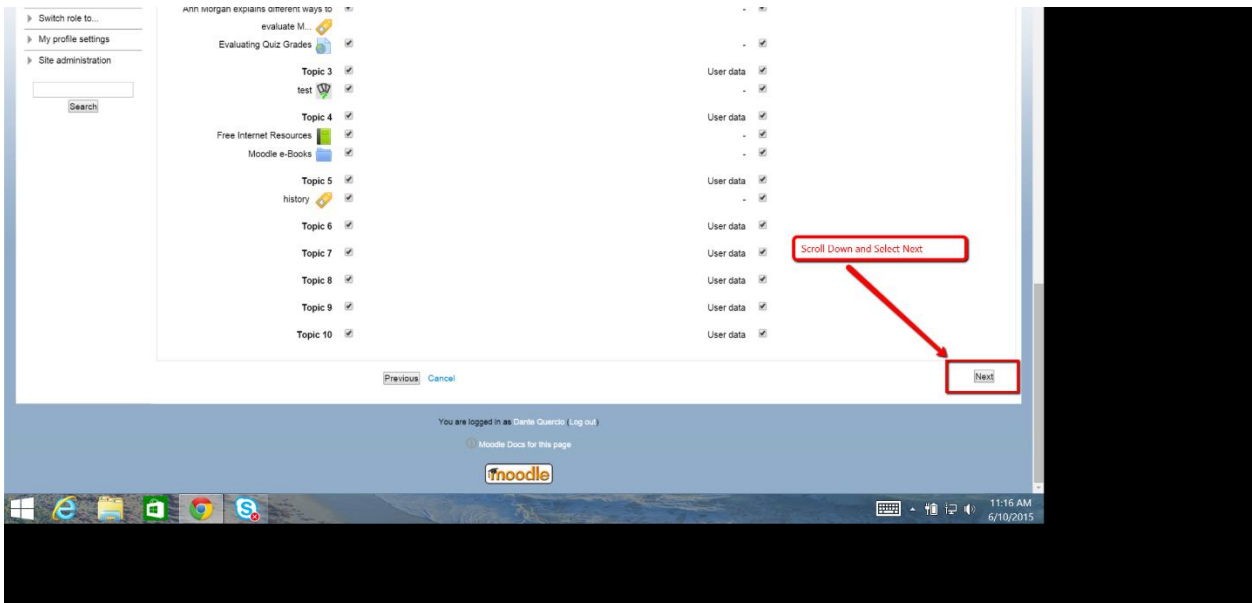

WPS Moodle Backup Instructions

Worcester Public Schools

You are logged in as Dante Querio (Log out)

Home > My courses > Moodle > WS > Backup

1. Initial settings > 2. Schema settings > 3. Confirmation and review > 4. Perform backup > 5. Complete